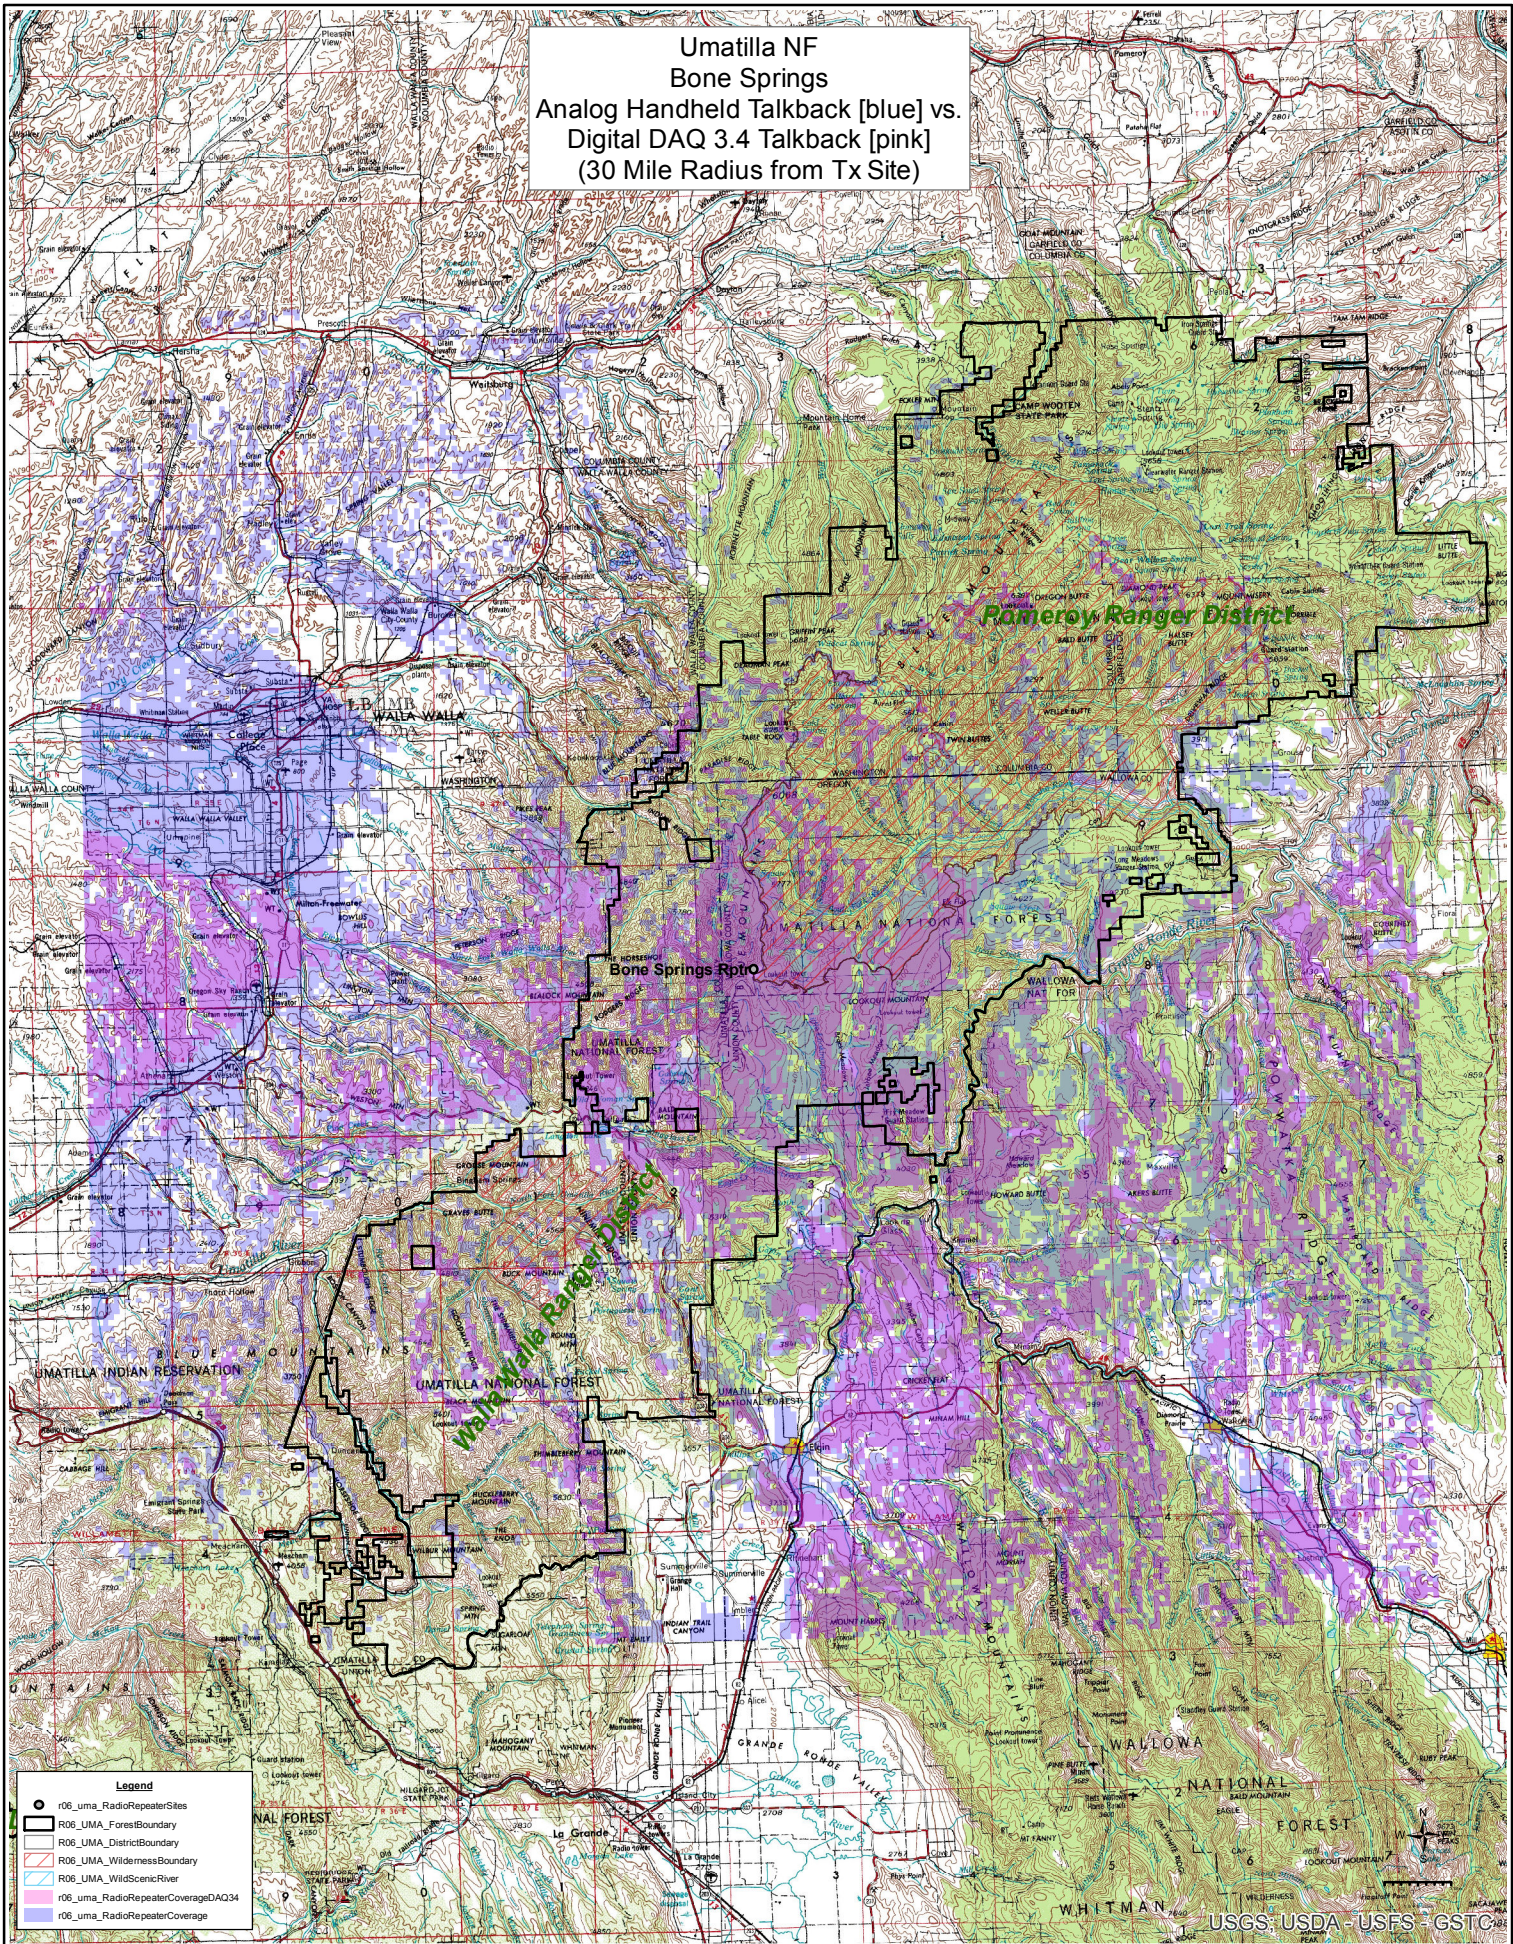

Umatilla NF
 Bone Springs
 Analog Handheld Talkback [blue] vs.
 Digital DAQ 3.4 Talkback [pink]
 (30 Mile Radius from Tx Site)

- Legend**
- r06_uma_RadioRepeaterSites
 - ▭ R06_UMA_ForestBoundary
 - ▭ R06_UMA_DistrictBoundary
 - ▭ R06_UMA_WildernessBoundary
 - ▭ R06_UMA_WildScenicRiver
 - ▭ r06_uma_RadioRepeaterCoverageDAQ34
 - ▭ r06_uma_RadioRepeaterCoverage

USGS, USDA - USFS - GSTR